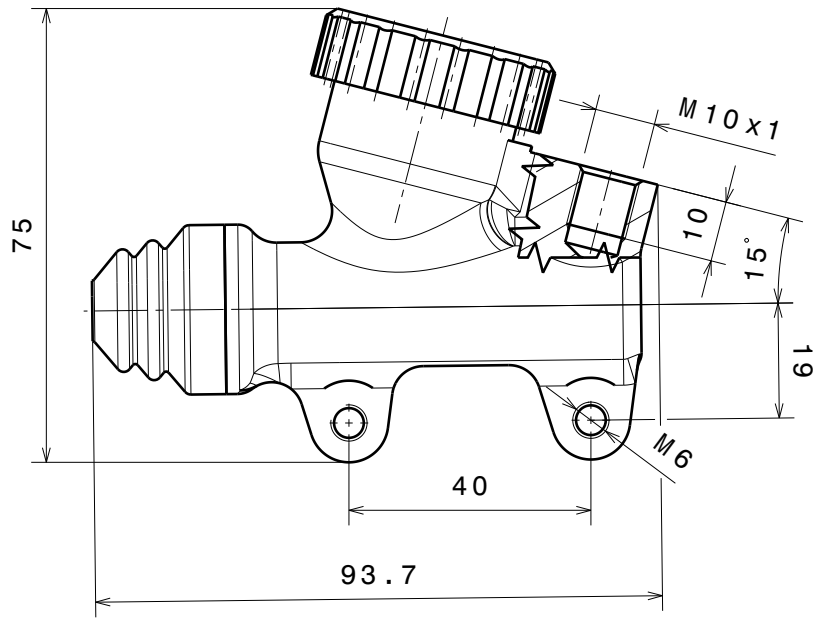

053-64705-1 Master Cylinder Brake d.13

Partlist: 1625

ITEM	PART NAME	SRT NUMBER	QTY
1	Housing Master Cylinder Brake d.13 SRT B	053-64781	1
2	Piston Master Cylinder Brake d.13 SRT	053-64791	1
3	Spacer	053-64792	1
4	Seal Master Cylinder Brake d.13 SRT	053-64793	1
5	Spring seat	053-64794	1
6	Spring	053-64795	1
7	Washer	053-64796	1
8	Membrane	053-64797	1
9	Membrane Support	053-64798	1
10	Cap	053-64799	1
11	O-Ring Master Cylinder Brake	053-64800	1
12	Seal Housing	053-64801	1
13	Circlip	053-64802	1