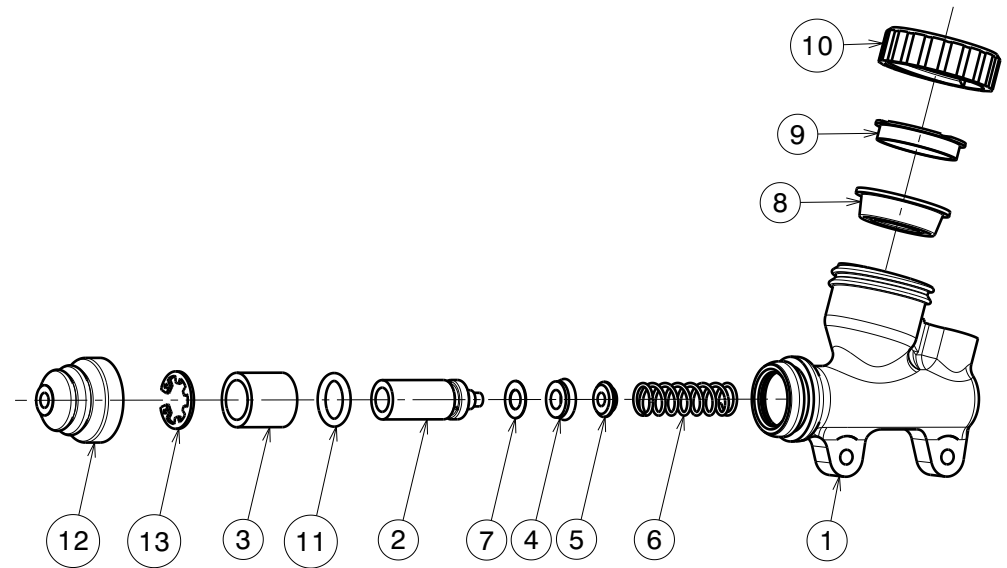

053-64705-1 Master Cylinder Brake d.13

Partlist: 1625

ITEM	PART NAME	SRT NUMBER	QTY
1	Housing Master Cylinder Brake d.13 SRT B	053-64781	1
2	Piston Master Cylinder Brake d.13 SRT	053-64791	1
3	Spacer	053-64792	1
4	Seal Master Cylinder Brake d.13 SRT	053-64793	1
5	Spring seat	053-64794	1
6	Spring	053-64795	1
7	Washer	053-64796	1
8	Membrane	053-64797	1
9	Membrane Support	053-64798	1
10	Cap	053-64799	1
11	O-Ring Master Cylinder Brake	053-64800	1
12	Seal Housing	053-64801	1
13	Circlip	053-64802	1