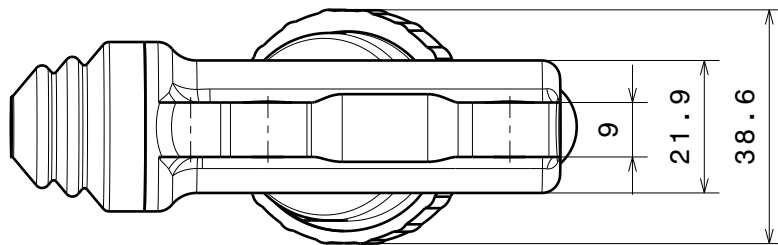

053-64705-1 Master Cylinder Brake d.13

Partlist: 1625

ITEM	PART NAME	SRT NUMBER	QTY
1	Housing Master Cylinder Brake d.13 SRT B	053-64781	1
2	Piston Master Cylinder Brake d.13 SRT	053-64791	1
3	Spacer	053-64792	1
4	Seal Master Cylinder Brake d.13 SRT	053-64793	1
5	Spring seat	053-64794	1
6	Spring	053-64795	1
7	Washer	053-64796	1
8	Membrane	053-64797	1
9	Membrane Support	053-64798	1
10	Cap	053-64799	1
11	O-Ring Master Cylinder Brake	053-64800	1
12	Seal Housing	053-64801	1
13	Circlip	053-64802	1