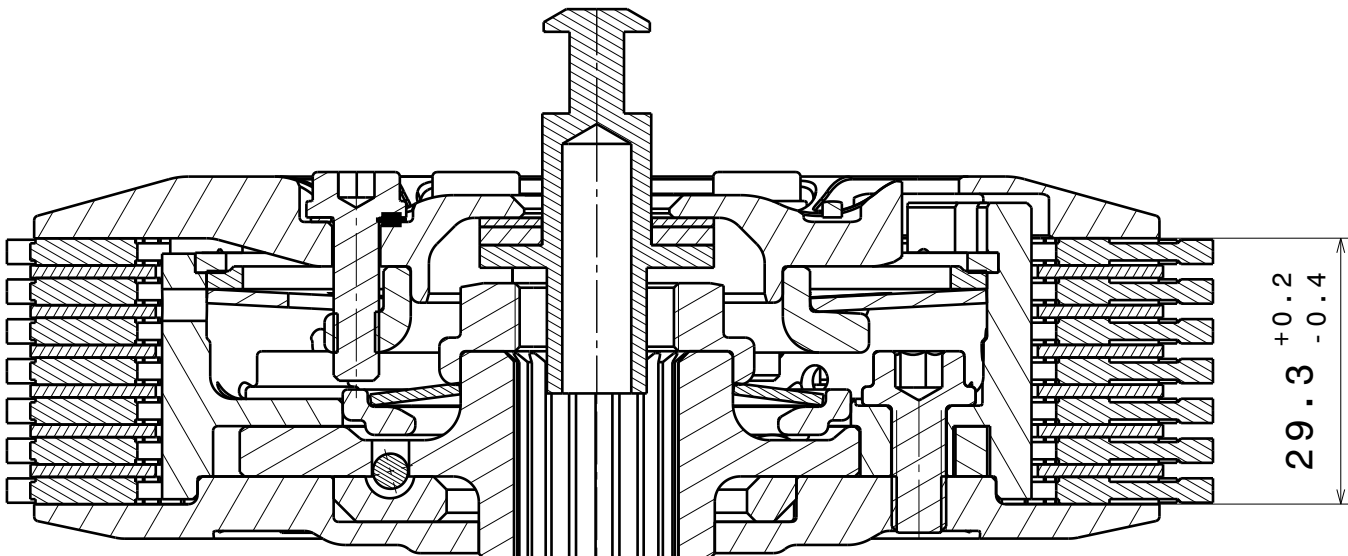

004-56021-4 SuterClutch Honda NSF 250R Moto3 Racks 12-14

PART LIST (689)			
ITEM	PART NAME	SRT NUMBER	QTY
1	BACK PLATE RACKS	004-29721	1
2	RAMP INSERT 32.5°	004-00723	1
3	HUB CARRIER RACKS	004-29701	1
4	PIN 3x12	BN858-3x12	2
5	RACK ELEMENT	004-00750	2
6	INNER HUB RACKS	004-56740	1
7	SCREW M6x14	004-17814	5
8	BALL 8.0mm	004-17801	5
9	RELEASE RING	004-00976	1
10	TORQUE LIMITER SPRING 1100N	004-50110	1
11	NUT RACING	004-29956	1
12	CLAMP HUB 5mm	004-00505	1
13	DISK SPRING MAIN 47x86x1100N	004-86110	1
14	LOCKING RING 86	004-00586	1
15	CIRCLIP 86mm	004-17886	1
16	PRESSURE PLATE	004-56940	1
17	DISTANCE WASHER 0.5mm	004-00005	6
18	DISTANCE SCREW M5x18.0	004-05180	6

Das angegebene Belagpaketmass ist zwingend einzuhalten!
The plate package thickness must be strictly adhered to!