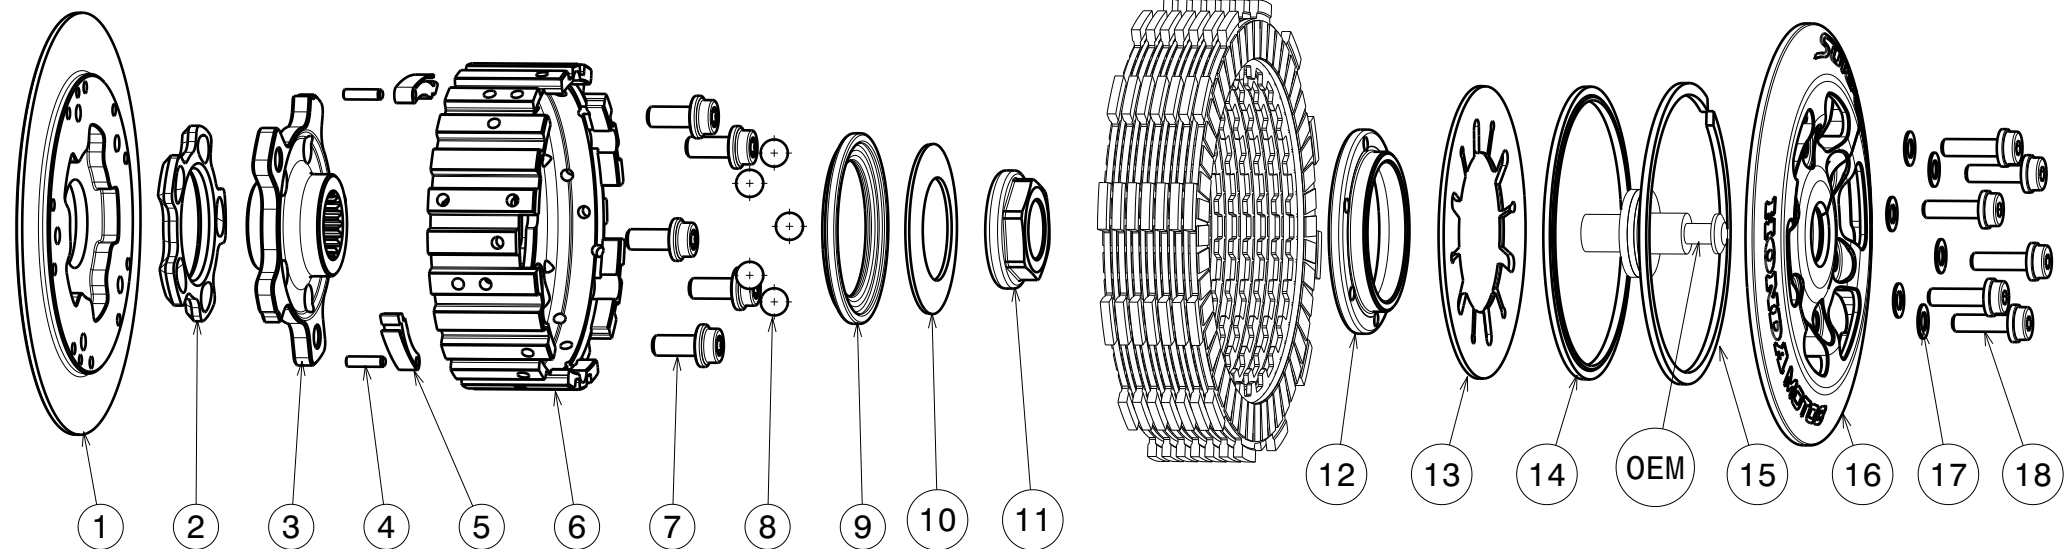

004-56021-4 SuterClutch Honda NSF 250R Moto3 Racks 12-14

PART LIST (689)			
ITEM	PART NAME	SRT NUMBER	QTY
1	BACK PLATE RACKS	004-29721	1
2	RAMP INSERT 32.5°	004-00723	1
3	HUB CARRIER RACKS	004-29701	1
4	PIN 3x12	BN858-3x12	2
5	RACK ELEMENT	004-00750	2
6	INNER HUB RACKS	004-56740	1
7	SCREW M6x14	004-17814	5
8	BALL 8.0mm	004-17801	5
9	RELEASE RING	004-00976	1
10	TORQUE LIMITER SPRING 1100N	004-50110	1
11	NUT RACING	004-29956	1
12	CLAMP HUB 5mm	004-00505	1
13	DISK SPRING MAIN 47x86x1100N	004-86110	1
14	LOCKING RING 86	004-00586	1
15	CIRCLIP 86mm	004-17886	1
16	PRESSURE PLATE	004-56940	1
17	DISTANCE WASHER 0.5mm	004-00005	6
18	DISTANCE SCREW M5x18.0	004-05180	6

Das angegebene Belagpaketmass ist zwingend einzuhalten!
The plate package thickness must be strictly adhered to!