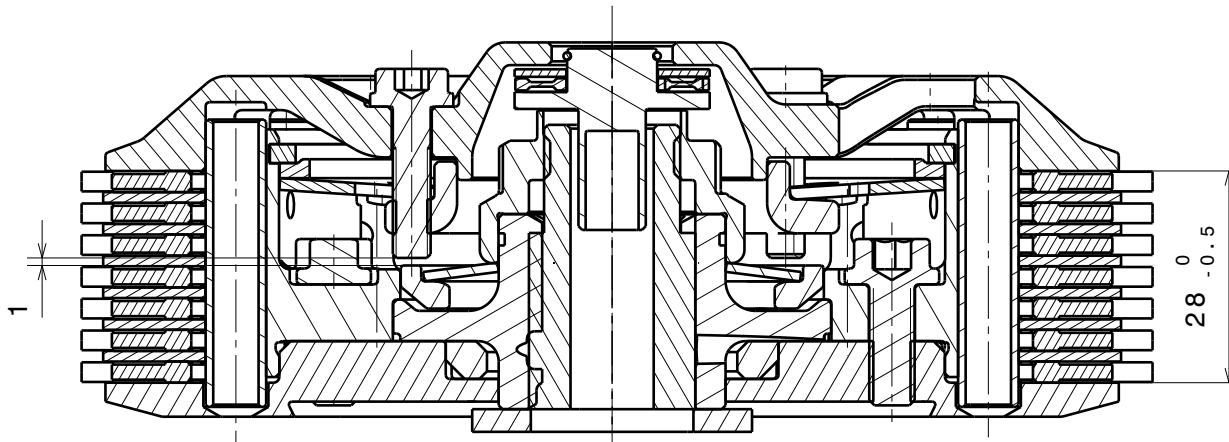

004-55023-3 SuterClutch KTM Moto3 Racks 2014-2022

Original
Belagspaket/
Plate Package

Das angegebene Paketmass ist zwingend einzuhalten!
The plate package thickness must be strictly adhered to.

ITEM	PART NAME	SRT NUMBER	QTY
1	BACK PLATE RACKS	004-55722	1
2	HUB CARRIER RACKS	004-55700	1
3	INNER HUB RACKS	004-55741	1
4	RELEASE RING	004-09975	1
5	KLAMP HUB 5.0mm	004-00505	1
6	PRESSURE PLATE	004-55940	1
7	DISK SPRING MAIN 47x88x1310N	004-88131	1
8	TORQUE LIMITER SPRING 750N	004-50075	1
9	BALL 8.0MM	004-17801	5
10	SCREW M6x16	004-17816	5
11	CIRCLIP 90mm	004-17804	1
12	MAIN NUT KTM M18x1	004-55957	1
13	DISTANCE SCREW M5x20	004-05200	6
14	LOCKING RING 88mm	004-00688	1
15	RAMP INSERT 32.5°	004-00723	1
16	RACK ELEMENT SMALL	004-00750	2
17	PIN 3x12	BN858-3x12	2