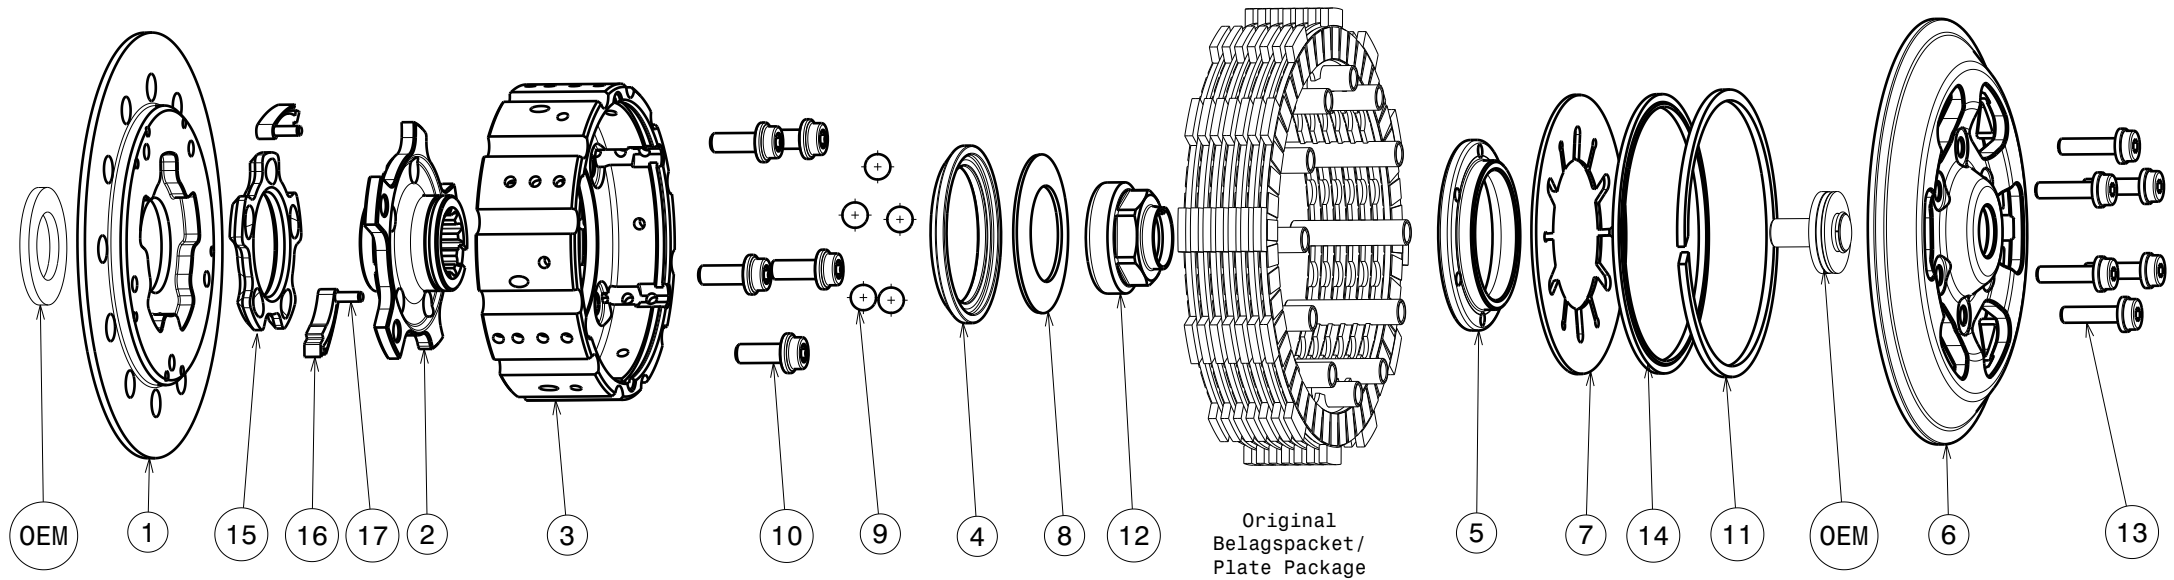

004-55023-3 SuterClutch KTM Moto3 Racks 2014-2022

Original
Belagspaket/
Plate Package

Das angegebene Paketmass ist zwingend einzuhalten!
The plate package thickness must be strictly adhered to.

ITEM	PART NAME	SRT NUMBER	QTY
1	BACK PLATE RACKS	004-55722	1
2	HUB CARRIER RACKS	004-55700	1
3	INNER HUB RACKS	004-55741	1
4	RELEASE RING	004-09975	1
5	KLAMP HUB 5.0mm	004-00505	1
6	PRESSURE PLATE	004-55940	1
7	DISK SPRING MAIN 47x88x1310N	004-88131	1
8	TORQUE LIMITER SPRING 750N	004-50075	1
9	BALL 8.0MM	004-17801	5
10	SCREW M6x16	004-17816	5
11	CIRCLIP 90mm	004-17804	1
12	MAIN NUT KTM M18x1	004-55957	1
13	DISTANCE SCREW M5x20	004-05200	6
14	LOCKING RING 88mm	004-00688	1
15	RAMP INSERT 32.5°	004-00723	1
16	RACK ELEMENT SMALL	004-00750	2
17	PIN 3x12	BN858-3x12	2